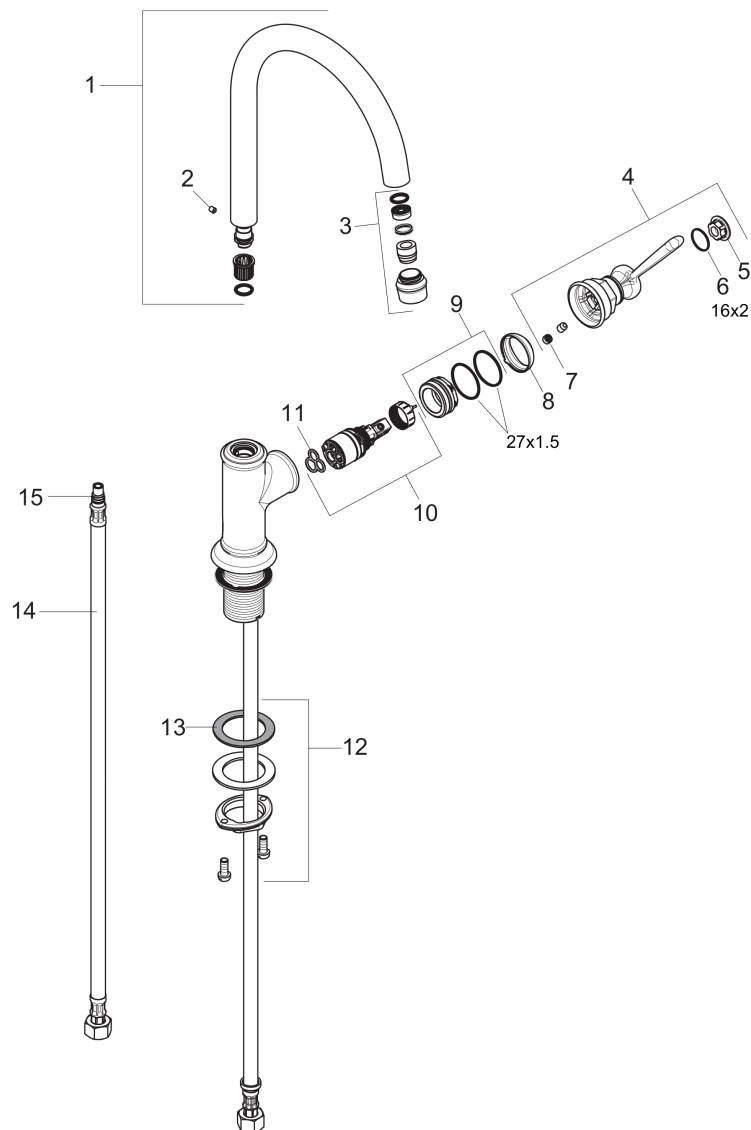

### Product image

### Scale drawing

**AXOR Montreux**  
**Single-Hole Faucet 210, 1.2 GPM**  
Finishes : Part no. : **16518831**

## Exploded drawing

Year of production: >01/18

**AXOR Montreux**  
**Single-Hole Faucet 210, 1.2 GPM**  
 Finishes : Part no. : **16518831**

## Spare parts list

Year of production: >01/18

Pos.		Part no.	Price	PU
1	spout cpl.	97990830	-	1
2	hollow set screw M4x5	98731000	-	1
3	aerator M18x1 (4,5 l/min)	93062830	-	1
4	handle	92973830	-	1
5	cover cap	92974000	-	1
6	O-ring 16x2	98133000	-	1
7	screw cover	96338000	-	1
8	flange	92625830	-	1
9	nut	92627000	-	1
10	cartridge, assy	95973001	-	1
11	seal	98865000	-	1
12	fixing set (Ø 34)	95049000	-	1
13	lever collar	97548000	-	1
14	connection hose 23½" M8x0,75 3/8"	98600001	-	1
15	O-ring 7x1,5	98422000	-	1
a	O-ring 27x1,5	92527000	-	1