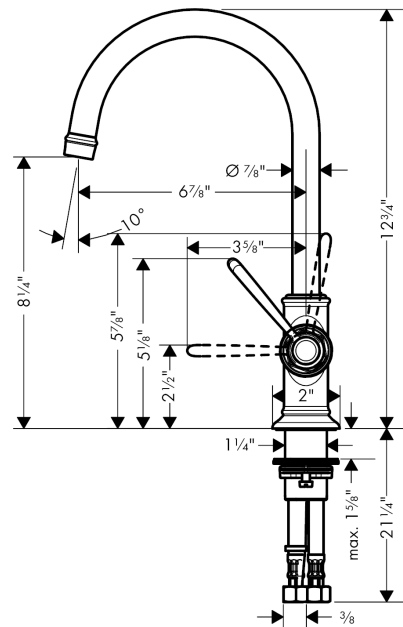

### Features

- Swivel range 120°
- Spray modes: Aerated spray
- Flow: 1.2 GPM (4.5 L/Min)
- Ceramic cartridge
- Does not include: Pop-up assembly

### Scale drawing

**AXOR Montreux**  
**Single-Hole Faucet 210, 1.2 GPM**  
Finishes : Part no. : **16518831**

## Exploded drawing

Year of production: >01/18

**AXOR Montreux**  
**Single-Hole Faucet 210, 1.2 GPM**  
 Finishes : Part no. : **16518831**

## Spare parts list

Year of production: >01/18

Pos.		Part no.	Price	PU
1	spout cpl.	97990830	-	1
2	hollow set screw M4x5	98731000	-	1
3	aerator M18x1 (4,5 l/min)	93062830	-	1
4	handle	92973830	-	1
5	cover cap	92974000	-	1
6	O-ring 16x2	98133000	-	1
7	screw cover	96338000	-	1
8	flange	92625830	-	1
9	nut	92627000	-	1
10	cartridge, assy	95973001	-	1
11	seal	98865000	-	1
12	fixing set (Ø 34)	95049000	-	1
13	lever collar	97548000	-	1
14	connection hose 23½" M8x0,75 3/8"	98600001	-	1
15	O-ring 7x1,5	98422000	-	1
a	O-ring 27x1,5	92527000	-	1